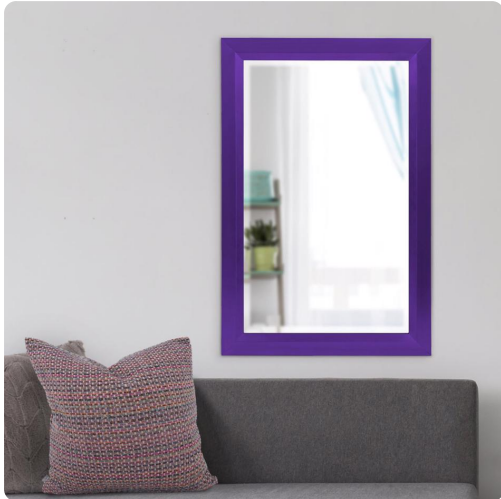

Mirrors

MHE51211RP – Avery Mirror - Glossy Royal Purple

Our Avery Mirror features a simple rectangular frame made of wood. It is then finished in our glossy royal purple lacquer. It is a perfect focal point for an entryway, bathroom, bedroom or any room in your home. D-rings are affixed to the back of the mirror so it is ready to hang right out of the box in either a vertical or horizontal orientation! The mirror has a bevel adding to its style and beauty. The Avery Mirror is part of our custom paint program and is available in one of fourteen vivid colors. It is proudly painted in the USA.

Specifications

Height 42H

Material Wood

Width 28W

Shape Rectangle

Weight 29

Finish Glossy

Package Dimensions 47 x 33 x 5