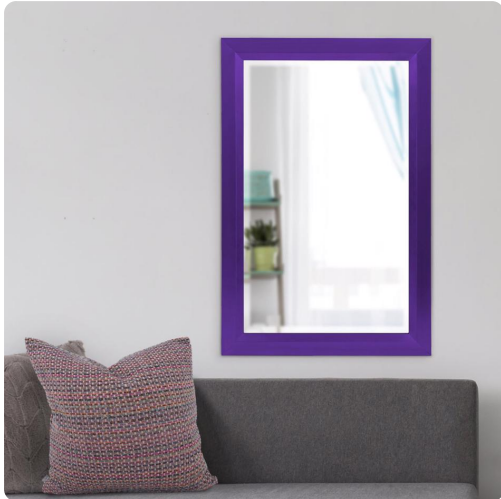

Mirrors

MHE51211RP – Avery Mirror - Glossy Royal Purple

Specifications

Height 42H

Material Wood

Width 28W

Shape Rectangle

Weight 29

Finish Glossy

Package Dimensions 47 x 33 x 5

<https://www.mdcwall.com/go/sku/MHE51211RP>