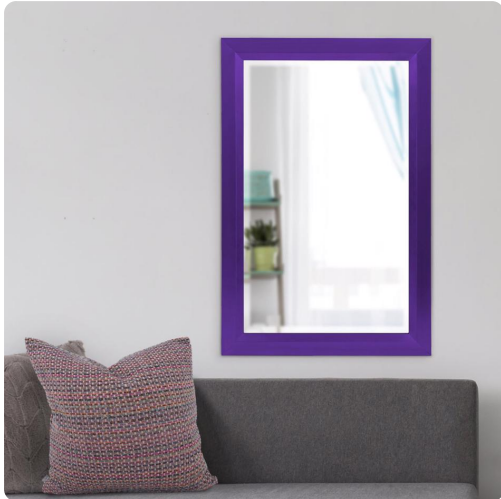

Mirrors

MHE51211RP – Avery Mirror - Glossy Royal
Purple

Specifications

Height 42H

Material Wood

Width 28W

Shape Rectangle

Weight 29

Finish Glossy

Package Dimensions 47 x 33 x 5

<https://www.mdcwall.com/go/sku/MHE51211RP>