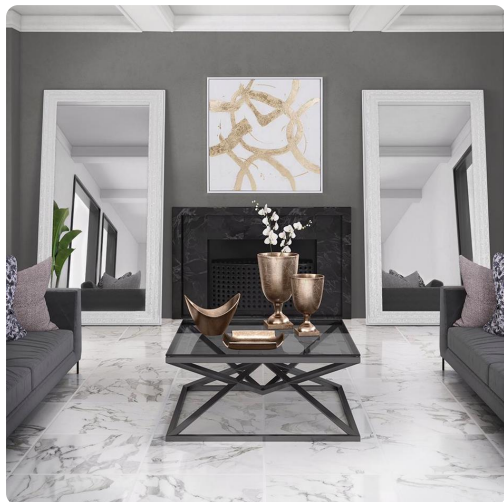

# Mirrors

## MHE51286 – Countess White Mirror

Nothing makes a statement like an oversized floor mirror. Our Countess Mirror is no exception. The large rectangular wood frame is ornately textured with scrolls and flourishes molded into the body of the frame. The design is enhanced by the high gloss white lacquer finish. Also available in black.

### Specifications

Height 96H

Material Wood

Width 48W

Shape Rectangle

Weight 141

Finish Lacquered

Package Dimensions 103 x 55 x 6