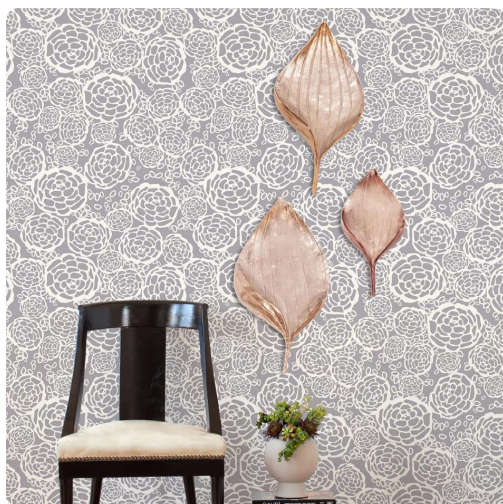

# Wall Art

MHE51311 – Champagne Leaf Wall Decor,  
Small

## Specifications

Height 15.5H

Material Aluminum

Width 7.3/4W

Shape Unique

Weight 2

Finish Textured

Package Dimensions 15 x 8 x 5