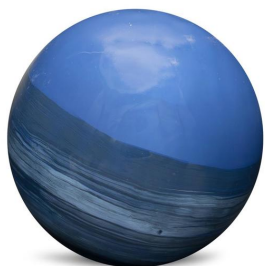

Accessories

MHE51437 – Madagascar Sapphire Decorative Metal Orbs- Small

Inspired by the brilliant deep blue of Madagascar sapphires, the Sapphire Orb showcases a rich, mesmerizing hue. Its sleek, metallic surface captures light and adds a bold, luxurious accent to any space.

Specifications

<https://www.mdcwall.com/go/sku/MHE51437>

Material Iron

Height 4.1/4H

Width 4.1/4W

Shape Round

Weight 0.5

Type product