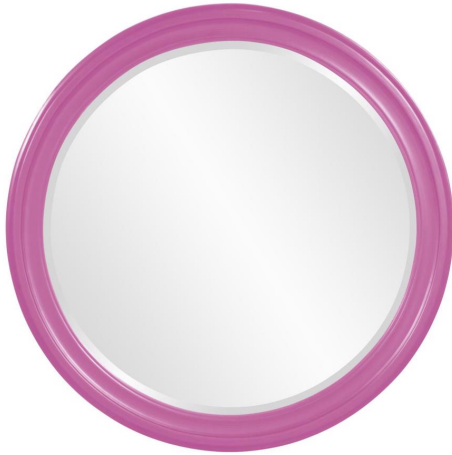

# Mirrors

## MHE53046HP – George Mirror - Glossy Hot Pink Pink

The George Mirror features our bold glossy hot pink lacquer finish. The Round frame is made from wood and is accented with grooves for added depth and character. For more added detail the mirror features a one inch bevel. Its Transitional style makes this mirror a favorite for bringing some flair to your decor. This simple yet stunning piece would be a great addition to any room. It is a perfect focal point for an entryway, bathroom, bedroom or any room in your home. D-rings are affixed to the back of the mirror so it is ready to hang right out of the box! The George Mirror is part of our custom paint program and is available in one of fourteen vivid colors. It is proudly painted in the USA.

### Specifications

Height 36H

Material Wood

Width 36W

Shape Round

Weight 27

Finish Glossy

Package Dimensions 42 x 41 x 4