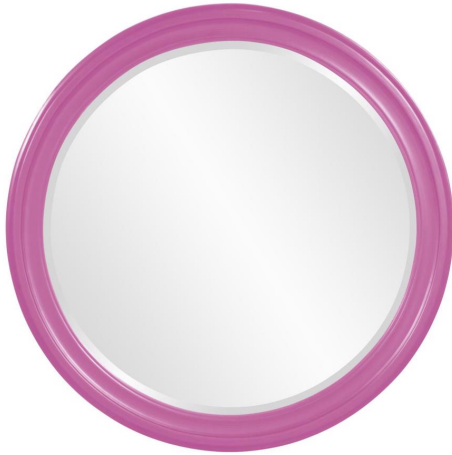

Mirrors

MHE53046HP – George Mirror - Glossy Hot Pink Pink

The George Mirror features our bold glossy hot pink lacquer finish. The Round frame is made from wood and is accented with grooves for added depth and character. For more added detail the mirror features a one inch bevel. Its Transitional style makes this mirror a favorite for bringing some flair to your decor. This simple yet stunning piece would be a great addition to any room. It is a perfect focal point for an entryway, bathroom, bedroom or any room in your home. D-rings are affixed to the back of the mirror so it is ready to hang right out of the box! The George Mirror is part of our custom paint program and is available in one of fourteen vivid colors. It is proudly painted in the USA.

Specifications

Height 36H

Material Wood

Width 36W

Shape Round

Weight 27

Finish Glossy

Package Dimensions 42 x 41 x 4