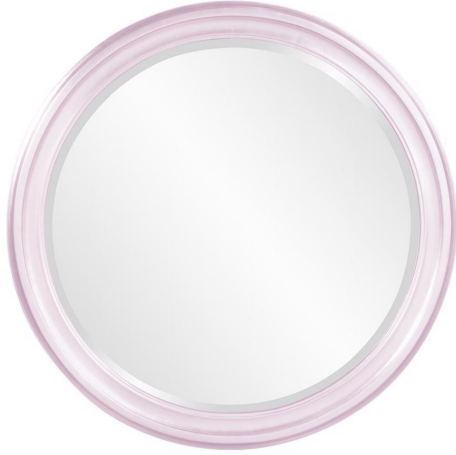

Mirrors

MHE53046LI – George Mirror - Glossy Lilac

The George Mirror features our bold glossy lilac purple lacquer finish. The Round frame is made from wood and is accented with grooves for added depth and character. For more added detail the mirror features a one inch bevel. Its Transitional style makes this mirror a favorite for bringing some flair to your decor. This simple yet stunning piece would be a great addition to any room. It is a perfect focal point for an entryway, bathroom, bedroom or any room in your home. D-rings are affixed to the back of the mirror so it is ready to hang right out of the box! The George Mirror is part of our custom paint program and is available in one of fourteen vivid colors. It is proudly painted in the USA.

Specifications

Height 36H

Material Wood

Width 36W

Shape Round

Weight 27

Finish Glossy

Package Dimensions 42 x 41 x 4