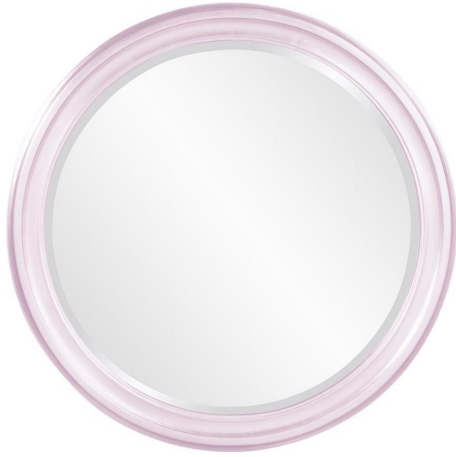

Mirrors

MHE53046LI – George Mirror - Glossy Lilac

The George Mirror features our bold glossy lilac purple lacquer finish. The Round frame is made from wood and is accented with grooves for added depth and character. For more added detail the mirror features a one inch bevel. Its Transitional style makes this mirror a favorite for bringing some flair to your decor. This simple yet stunning piece would be a great addition to any room. It is a perfect focal point for an entryway, bathroom, bedroom or any room in your home. D-rings are affixed to the back of the mirror so it is ready to hang right out of the box! The George Mirror is part of our custom paint program and is available in one of fourteen vivid colors. It is proudly painted in the USA.

Specifications

Height 36H

Material Wood

Width 36W

Shape Round

Weight 27

Finish Glossy

Package Dimensions 42 x 41 x 4