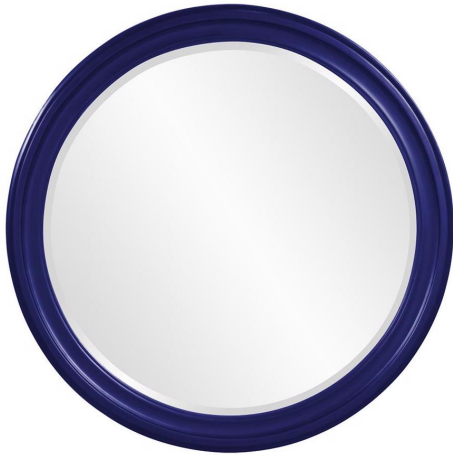

Mirrors

MHE53046NA – George Mirror - Glossy Navy

The George Mirror features our bold glossy navy blue lacquer finish. The Round frame is made from wood and is accented with grooves for added depth and character. For more added detail the mirror features a one inch bevel. Its Transitional style makes this mirror a favorite for bringing some flair to your decor. This simple yet stunning piece would be a great addition to any room. It is a perfect focal point for an entryway, bathroom, bedroom or any room in your home. D-rings are affixed to the back of the mirror so it is ready to hang right out of the box! The George Mirror is part of our custom paint program and is available in one of fourteen vivid colors. It is proudly painted in the USA.

Specifications

Height 36H

Material Wood

Width 36W

Shape Round

Weight 27

Finish Glossy

Package Dimensions 42 x 41 x 4