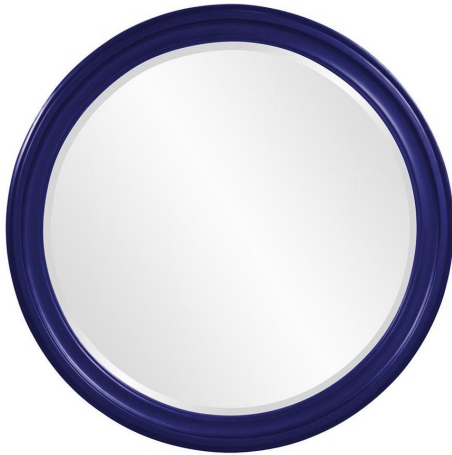

# Mirrors

## MHE53046NA – George Mirror - Glossy Navy

The George Mirror features our bold glossy navy blue lacquer finish. The Round frame is made from wood and is accented with grooves for added depth and character. For more added detail the mirror features a one inch bevel. Its Transitional style makes this mirror a favorite for bringing some flair to your decor. This simple yet stunning piece would be a great addition to any room. It is a perfect focal point for an entryway, bathroom, bedroom or any room in your home. D-rings are affixed to the back of the mirror so it is ready to hang right out of the box! The George Mirror is part of our custom paint program and is available in one of fourteen vivid colors. It is proudly painted in the USA.

### Specifications

Height 36H

Material Wood

Width 36W

Shape Round

Weight 27

Finish Glossy

Package Dimensions 42 x 41 x 4