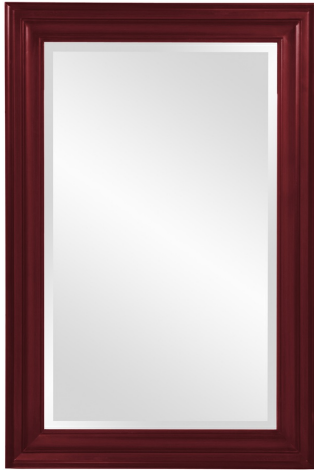

Mirrors

MHE53049BU – George Mirror - Glossy Burgundy Burgundy

The George Mirror features our bold glossy burgundy red lacquer finish. The rectangular frame is made from wood and is accented with grooves for added depth and character. For more added detail the mirror features a one inch bevel. Its Transitional style makes this mirror a favorite for bringing some flair to your decor. This simple yet stunning piece would be a great addition to any room. It is a perfect focal point for an entryway, bathroom, bedroom or any room in your home. D-rings are affixed to the back of the mirror so it is ready to hang right out of the box! The George Mirror is part of our custom paint program and is available in one of fourteen vivid colors. It is proudly painted in the USA.

Specifications

Height 36H

Material Wood

Width 24W

Shape Rectangle

Weight 18

Finish Glossy

Package Dimensions 41 x 29 x 4