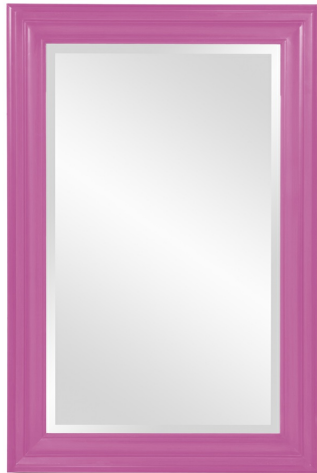

Mirrors

MHE53049HP – George Mirror - Glossy Hot Pink

The George Mirror features our bold glossy hot pink lacquer finish. The rectangular frame is made from wood and is accented with grooves for added depth and character. For more added detail the mirror features a one inch bevel. Its Transitional style makes this mirror a favorite for bringing some flair to your decor. This simple yet stunning piece would be a great addition to any room. It is a perfect focal point for an entryway, bathroom, bedroom or any room in your home. D-rings are affixed to the back of the mirror so it is ready to hang right out of the box! The George Mirror is part of our custom paint program and is available in one of fourteen vivid colors. It is proudly painted in the USA.

Specifications

Height 36H

Material Wood

Width 24W

Shape Rectangle

Weight 18

Finish Glossy

Package Dimensions 41 x 29 x 4