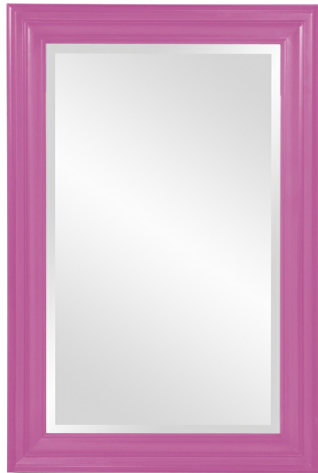

Mirrors

MHE53049HP – George Mirror - Glossy Hot Pink

The George Mirror features our bold glossy hot pink lacquer finish. The rectangular frame is made from wood and is accented with grooves for added depth and character. For more added detail the mirror features a one inch bevel. Its Transitional style makes this mirror a favorite for bringing some flair to your decor. This simple yet stunning piece would be a great addition to any room. It is a perfect focal point for an entryway, bathroom, bedroom or any room in your home. D-rings are affixed to the back of the mirror so it is ready to hang right out of the box! The George Mirror is part of our custom paint program and is available in one of fourteen vivid colors. It is proudly painted in the USA.

Specifications

Height 36H

Material Wood

Width 24W

Shape Rectangle

Weight 18

Finish Glossy

Package Dimensions 41 x 29 x 4