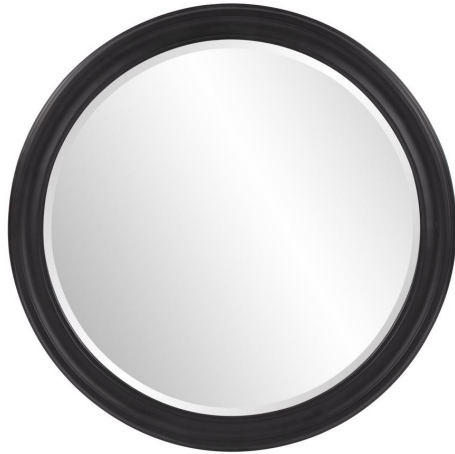

# Mirrors

## MHE53122 – George Matte Black Round Mirror

The George Mirror features a rich matte black lacquer finish. The Round frame is made from wood and is accented with grooves for added depth and character. For more added detail the mirror features a one inch bevel. Its Transitional style makes this mirror a favorite for bringing some flair to your decor. This simple yet stunning piece would be a great addition to any room. It is a perfect focal point for an entryway, bathroom, bedroom or any room in your home. D-rings are affixed to the back of the mirror so it is ready to hang right out of the box!

### Specifications

Height 36H

Material Wood

Width 36W

Shape Round

Weight 22

Finish Matte

Package Dimensions 41 x 41 x 4