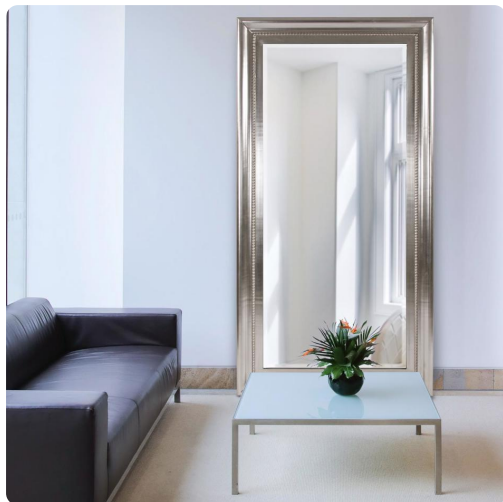

Mirrors

MHE53129 – Marla Mirror

The large, stately frame is made from wood and is accented with a beaded trim for added depth and character. It is then finished in a bright, silver leaf. Its Contemporary style makes this mirror a favorite for bringing a simple sophistication to your decor. D-rings are affixed to the back of the mirror so it is ready to hang right out of the box! The Marla Mirror can be hung in a horizontal or vertical orientation. It also comes with special security hardware to secure the piece when using as a floor mirror. Make any room appear instantly brighter and larger simply by adding this mirror to the mix.

Specifications

Height 81H

Material Wood

Width 43W

Shape Rectangle

Weight 71

Finish Silver Leaf

Package Dimensions 88 x 51 x 6