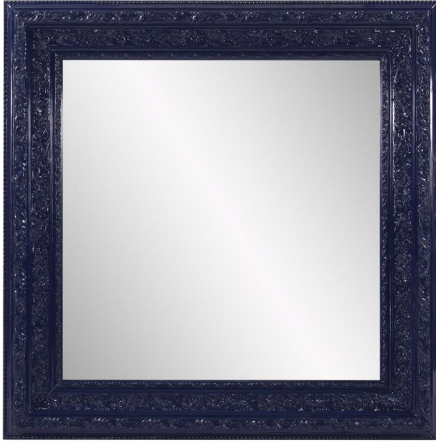

# Mirrors

MHE53149 – Nottingham Navy Blue Mirror

## Specifications

Height 48H

Material Wood

Width 48W

Shape Square

Weight 16

Finish Glossy

Package Dimensions 52 x 52 x 6