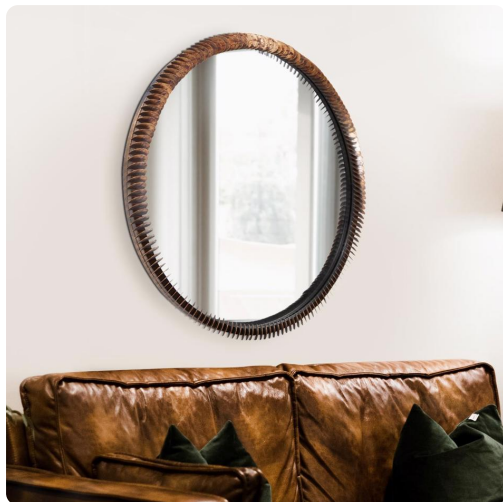

Mirrors

MHE55000 – Coined Mirror

Specifications

Height 1/4H

Material Metal

Width 34.1/4W

Shape Round

Weight 22