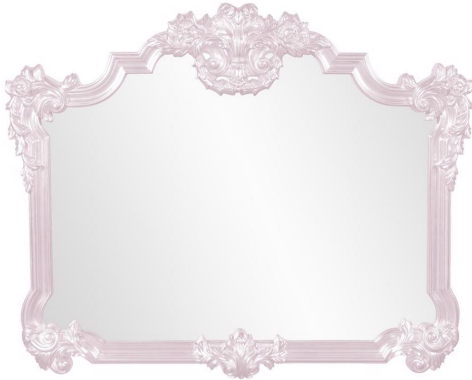

# Mirrors

## MHE56006LI – Avondale Mirror - Glossy Lilac Lilac

The Avondale Mirror is a lovely piece featuring an ornate frame adorned with decorative flourishes. The entire piece is then finished in our custom glossy lilac purple lacquer. It is a perfect piece for an entryway, bathroom, bedroom, or any room in your home! The Avondale Mirror can only be hung vertically and the glass is NOT beveled. It fits into a wide array of decor styles ranging from Traditional to Contemporary. It is a perfect focal point for an entryway, bathroom, bedroom or any room in your home. D-rings are affixed to the back of the mirror so it is ready to hang right out of the box! It is part of our custom paint program and is available in one of fourteen vivid colors. It is proudly painted in the USA.

### Specifications

Height 39H

Material Polyurethane

Width 48W

Shape Rectangle

Weight 45

Finish Glossy

Package Dimensions 54 x 46 x 8