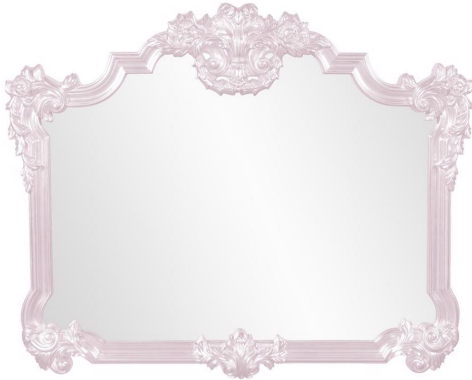

Mirrors

MHE56006LI – Avondale Mirror - Glossy Lilac Lilac

The Avondale Mirror is a lovely piece featuring an ornate frame adorned with decorative flourishes. The entire piece is then finished in our custom glossy lilac purple lacquer. It is a perfect piece for an entryway, bathroom, bedroom, or any room in your home! The Avondale Mirror can only be hung vertically and the glass is NOT beveled. It fits into a wide array of decor styles ranging from Traditional to Contemporary. It is a perfect focal point for an entryway, bathroom, bedroom or any room in your home. D-rings are affixed to the back of the mirror so it is ready to hang right out of the box! It is part of our custom paint program and is available in one of fourteen vivid colors. It is proudly painted in the USA.

Specifications

Height 39H

Material Polyurethane

Width 48W

Shape Rectangle

Weight 45

Finish Glossy

Package Dimensions 54 x 46 x 8