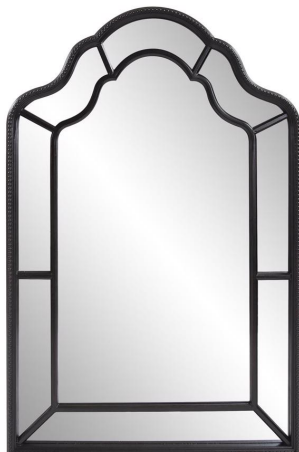

Mirrors

MHE56218 – Windsor Arched Mirror

Specifications

Height 51H

Material Polyurethane

Width 34W

Shape Arched

Weight 15.2

Finish Matte

<https://www.mdcwall.com/go/sku/MHE56218>