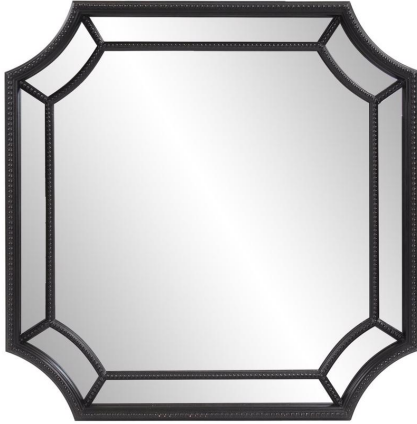

Mirrors

MHE56219 – Windsor Square Mirror

The Windsor Square Mirror features fine details in the multi layered molding. The detailing of the frame is given great depth and richness in a slightly distressed ebony finish. Each corner of the frame is scalloped for added style. Other shapes available.

Specifications

Height 35.5H

Material Polyurethane

Width 35.5W

Shape Square

Weight 11.3

Finish Matte

<https://www.mdcwall.com/go/sku/MHE56219>