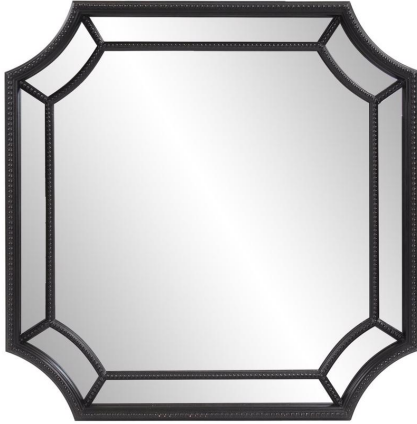

# Mirrors

## MHE56219 – Windsor Square Mirror

The Windsor Square Mirror features fine details in the multi layered molding. The detailing of the frame is given great depth and richness in a slightly distressed ebony finish. Each corner of the frame is scalloped for added style. Other shapes available.

### Specifications

Height 35.5H

Material Polyurethane

Width 35.5W

Shape Square

Weight 11.3

Finish Matte

<https://www.mdcwall.com/go/sku/MHE56219>