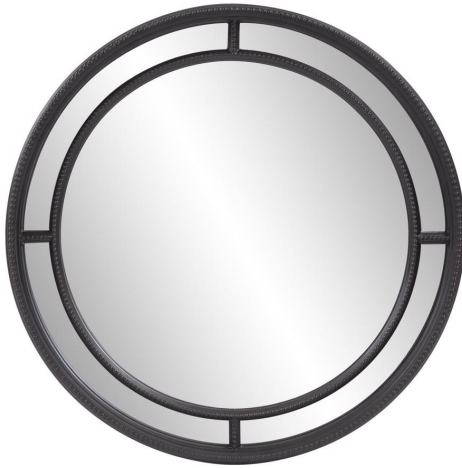

Mirrors

MHE56220 – Windsor Round Mirror

The Windsor Round Mirror features fine details in the multi layered molding. The detailing of the frame is given great depth and richness in a slightly distressed ebony finish. Other shapes available.

Specifications

Height 36H

Material Polyurethane

Width 36W

Shape Round

Weight 32

Finish Matte

<https://www.mdcwall.com/go/sku/MHE56220>