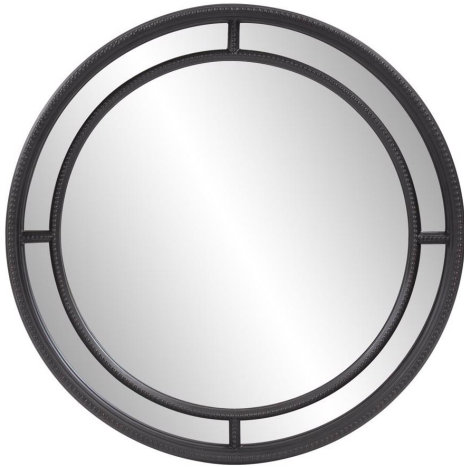

Mirrors

MHE56220 – Windsor Round Mirror

The Windsor Round Mirror features fine details in the multi layered molding. The detailing of the frame is given great depth and richness in a slightly distressed ebony finish. Other shapes available.

Specifications

Height 36H

Material Polyurethane

Width 36W

Shape Round

Weight 32

Finish Matte

<https://www.mdcwall.com/go/sku/MHE56220>