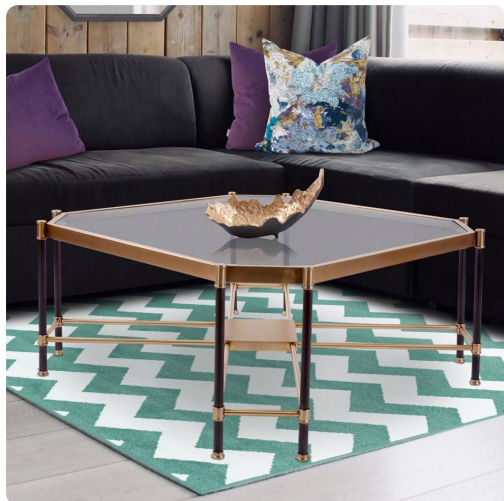

Accent Furniture

MHE58035 – Graham Brushed Brass Coffee Table

Brushed brass and matte black combine to give an updated look of this classic table design. Tables are functional, but the Graham Coffee Table has raised that bar to a new level of style. Matte black legs hold an octagonal stainless steel frame highlighted by a brushed brass finish. Pair with the matching console table to complete the collection.

Specifications

Height 18H

Material Stainless Steel

Width 39.3/4W

Shape Square

Weight 103

Finish Brushed

Package Dimensions 41 x 41 x 18