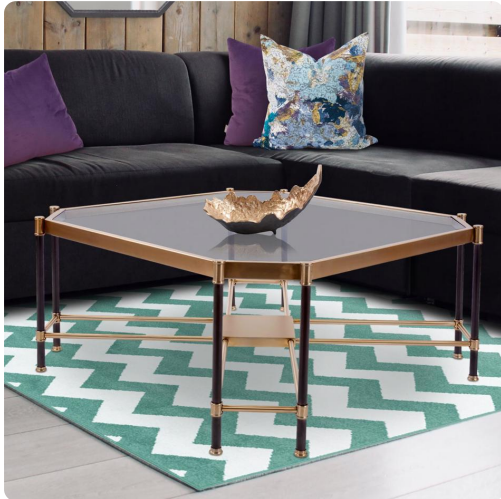

Accent Furniture

MHE58035 – Graham Brushed Brass
Coffee Table

Specifications

Height 18H

Material Stainless Steel

Width 39.3/4W

Shape Square

Weight 103

Finish Brushed

Package Dimensions 41 x 41 x 18

<https://www.mdcwall.com/go/sku/MHE58035>