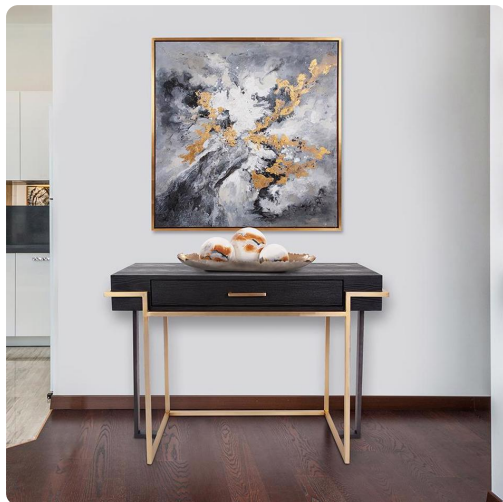

Accent Furniture

MHE58056 – Evora Desk/Console

Specifications

Height 32.5H

Material Metal / Wood

Width 45.5W

Weight 19.4

Finish Matte