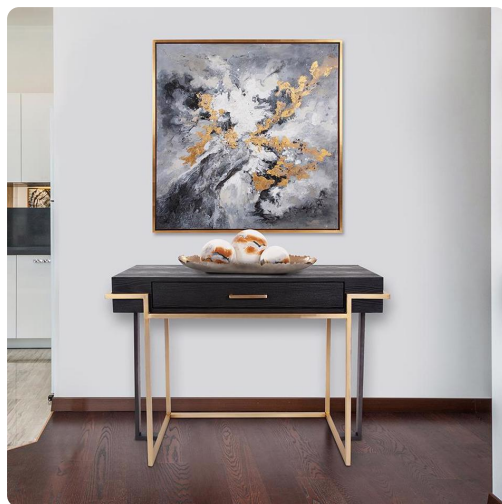

Accent Furniture

MHE58056 – Evora Desk/Console

Specifications

Height 32.5H

Material Metal / Wood

Width 45.5W

Weight 19.4

Finish Matte