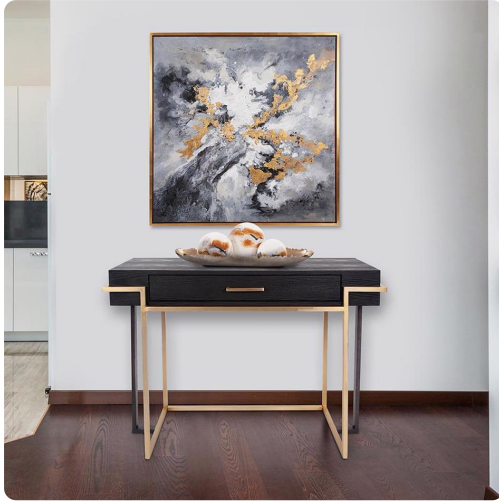

Accent Furniture

MHE58056 – Evora Desk/Console

The Evora showcases a versatility in a sleek contemporary styling with a unique double base that

Specifications

Height 32.5H

Material Metal / Wood

Width 45.5W

Weight 19.4

Finish Matte

<https://www.mdcwall.com/go/sku/MHE58056>