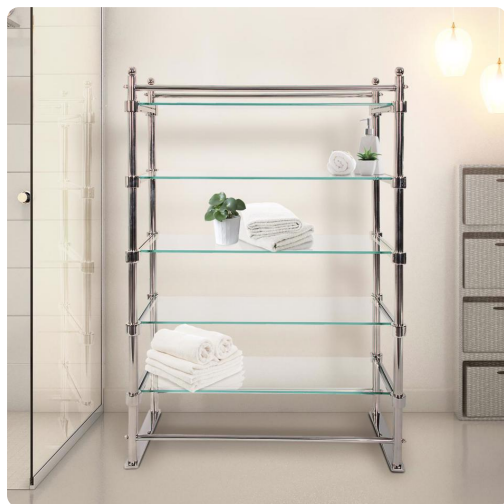

Accent Furniture

MHE58061 – Scola Book Shelf

Specifications

Height 51.5H

Material Polished Stainless Steel / Glass

Width 36.5W

Weight 52.4

Finish Polished