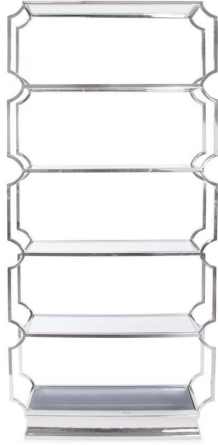

Accent Furniture

MHE58062 – Scola Etagere

The scale and sleek lines of the Scola etagere sets an impressive statement piece in various positions within your home. Crafted by hand, this polished stainless steel frame is complimented with glass shelves that will be the perfect resting place for your favorite collections. Traditional but modern in a way that allows this etagere to be used in various interior settings.

Specifications

Height 90.5H

Material Polished Stainless Steel / Glass

Width 43.5W

Weight 58

Finish Polished

<https://www.mdcwall.com/go/sku/MHE58062>