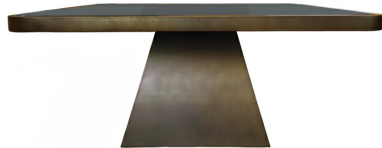

Accent Furniture

MHE58073 – Bastion Coffee Table

The sleek, rounded-square top features an inset mirrored surface that adds depth and light to your space, beautifully framed by a smooth metallic edge. Anchoring the design is a striking tapered pedestal base, finished in a rich, warm tone that brings balance and sophistication to the piece.

Specifications

<https://www.mdcwall.com/go/sku/MHE58073>

Material Stainless Steel; Glass

Height 17.3/8H

Width 39.3/8W

Shape Rectangle

Weight 48

Type product

Finish Bronzed

Overall Dimensions 17.3/8H X 39.3/8W X 39.3/8D

Package Dimensions 41"L x 41"W x 19"H

Country of Origin India