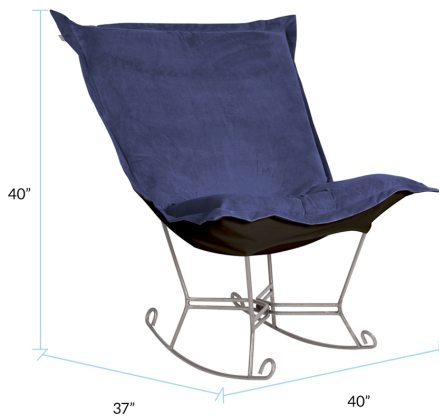

# Accent Furniture

MHE600-972 – Scroll Puff Rocker Bella  
Royal Titanium Frame

## Specifications

Height 40H

Material 100% Polyester

Width 40W

Weight 33

Finish Hand Finished

Package Dimensions 33 x 15 x 32

<https://www.mdcwall.com/go/sku/MHE600-972>