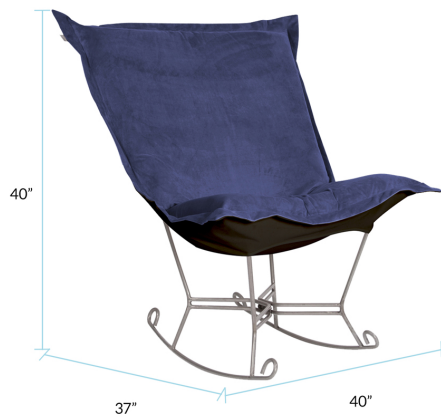

Accent Furniture

MHE600-972 – Scroll Puff Rocker Bella
Royal Titanium Frame

Specifications

Height 40H

Material 100% Polyester

Width 40W

Weight 33

Finish Hand Finished

Package Dimensions 33 x 15 x 32

<https://www.mdcwall.com/go/sku/MHE600-972>