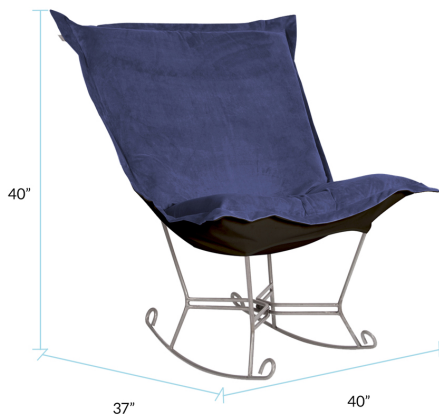

# Accent Furniture

MHE600-972 – Scroll Puff Rocker Bella  
Royal Titanium Frame

If you have ever sat in our Puff Chair, you would ask yourself, what could possibly make this chair more comfortable? Well the Puff Chair in our Bella Fabric is the answer. This super lush fabric in rich vivid colors will make the Puff Chair THE most comfortable and soft chair you have ever sat in! This item is the complete chair.

## Specifications

Height 40H

Material 100% Polyester

Width 40W

Weight 33

Finish Hand Finished

Package Dimensions 33 x 15 x 32

<https://www.mdcwall.com/go/sku/MHE600-972>