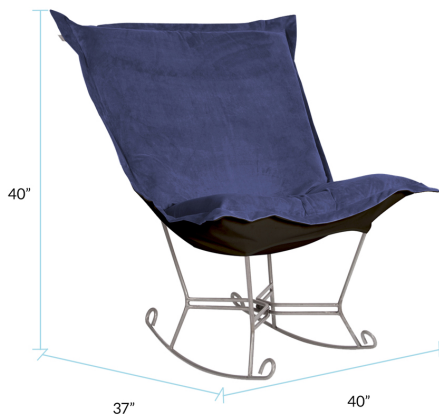

Accent Furniture

MHE600-972 – Scroll Puff Rocker Bella
Royal Titanium Frame

If you have ever sat in our Puff Chair, you would ask yourself, what could possibly make this chair more comfortable? Well the Puff Chair in our Bella Fabric is the answer. This super lush fabric in rich vivid colors will make the Puff Chair THE most comfortable and soft chair you have ever sat in! This item is the complete chair.

Specifications

Height 40H

Material 100% Polyester

Width 40W

Weight 33

Finish Hand Finished

Package Dimensions 33 x 15 x 32

<https://www.mdcwall.com/go/sku/MHE600-972>