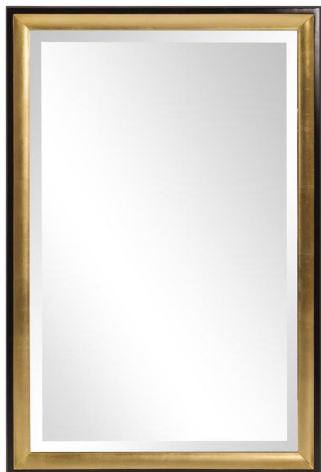

# Mirrors

MHE60016 – Cagney Mirror

## Specifications

Height 36H

Material Wood

Width 24W

Shape Rectangle

Weight 31

Finish Glossy/Gold Leaf

Package Dimensions 42 x 30 x 5