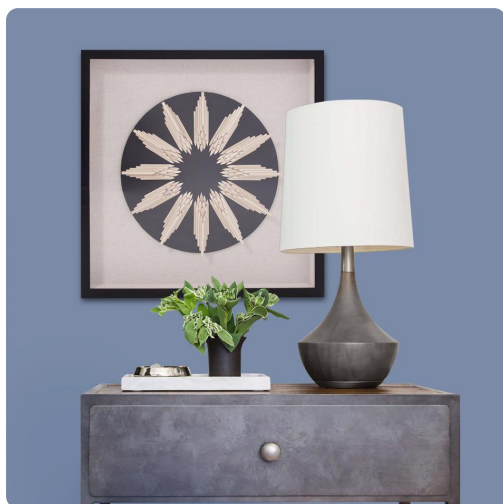

Wall Art

MHE64094 – Colored Pencil Shadowbox Art

Art is in the eye of the beholder, so the quote goes. We arranged common ordinary wooden colored pencils into a fun, sunburst creating an extraordinary work of art! Art has been definitely been raised to a new level. The design is set on a black and natural matte surrounded by a black wood frame. The art is protected by a glass case. D-rings are affixed to the back of the mirror so it is ready to hang right out of the box!

Specifications

Height 23.3/4H

Material Wood

Width 23.3/4W

Shape Square

Weight 18

Finish Matte

Package Dimensions 27 x 27 x 6