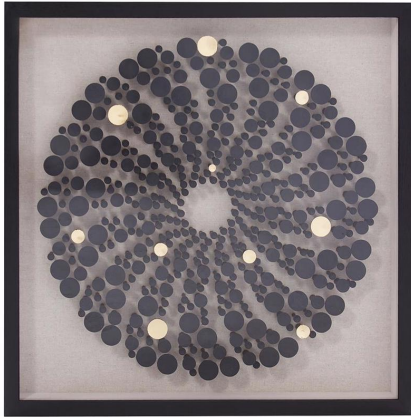

# Wall Art

MHE64095 – Tee Time Shadowbox Art

Art is in the eye of the beholder, so the quote goes. We arranged common ordinary black and metallic gold golf tees into a fun, sunburst creating an extraordinary work of art! Art has been definitely been raised to a new level. The design is set on a natural matte surrounded by a black wood frame. The art is protected by a glass case. D-rings are affixed to the back of the mirror so it is ready to hang right out of the box!

## Specifications

Height 23.3/4H

Material Wood

Width 23.3/4W

Shape Square

Weight 18

Finish Matte

Package Dimensions 27 x 27 x 6

<https://www.mdcwall.com/go/sku/MHE64095>