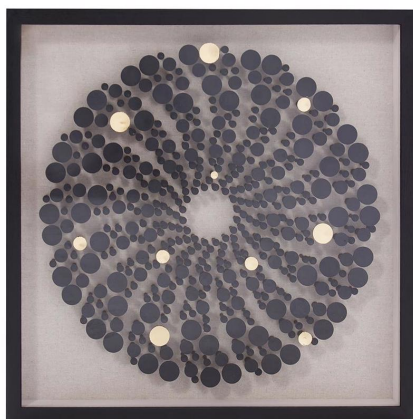

# Wall Art

MHE64095 – Tee Time Shadowbox Art

## Specifications

Height 23.3/4H

Material Wood

Width 23.3/4W

Shape Square

Weight 18

Finish Matte

Package Dimensions 27 x 27 x 6

<https://www.mdcwall.com/go/sku/MHE64095>