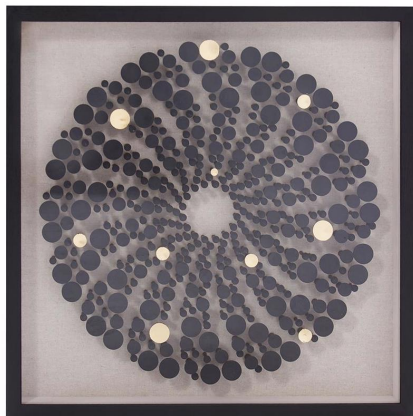

Wall Art

MHE64095 – Tee Time Shadowbox Art

Specifications

Height 23.3/4H

Material Wood

Width 23.3/4W

Shape Square

Weight 18

Finish Matte

Package Dimensions 27 x 27 x 6

<https://www.mdcwall.com/go/sku/MHE64095>