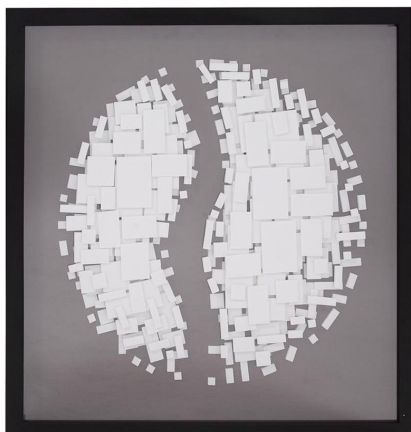

Wall Art

MHE64100 – Abstract Paper Globe
Shadowbox Art

Specifications

Height 23.3/4H

Material Wood / Paper

Width 23.3/4W

Shape Square

Weight 14

Finish Matte

Package Dimensions 41 x 41 x 4

<https://www.mdcwall.com/go/sku/MHE64100>