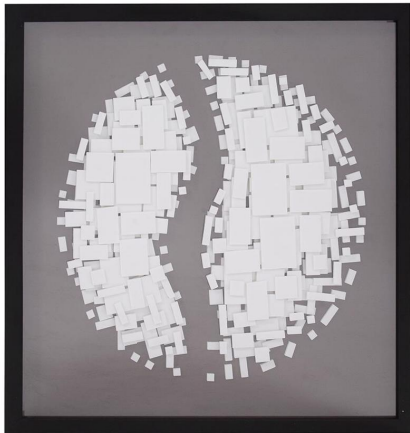

# Wall Art

## MHE64100 – Abstract Paper Globe Shadowbox Art

Geometric designs have for centuries influenced artwork and interior design. And this work of art is no exception! Simple materials like paper has been cut into small squares and arranged into an abstract globe design on a gray matte that wows the eye. The design is set into a black wood frame. The art is protected by a glass case. D-rings are affixed to the back of the mirror so it is ready to hang right out of the box!

### Specifications

Height 23.3/4H

Material Wood / Paper

Width 23.3/4W

Shape Square

Weight 14

Finish Matte

Package Dimensions 41 x 41 x 4