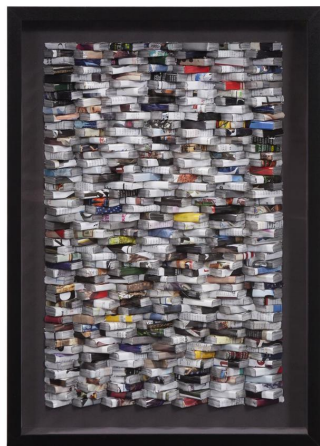

# Wall Art

MHE64108 – In the News Recycled Wall Art

## Specifications

Height 27.5H

Material Wood / Paper

Width 19.3/4W

Shape Rectangle

Weight 19

Finish Glossy

Package Dimensions 31 x 23 x 5