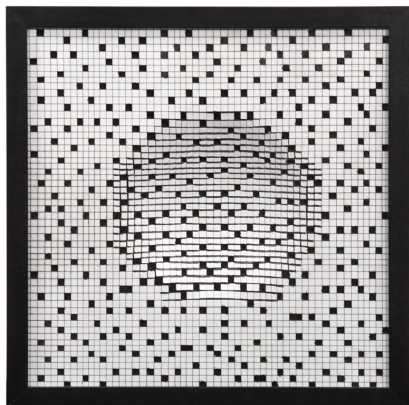

Wall Art

MHE64109 – Topstitch Tiled Wall Art

The great thing about art is that inspiration can be found everywhere. In a recent visit to London, the beautiful tile work in the Hyde Park tube station caught my eye. The black and white tiles in their random pattern seemed to personify contemporary life as we know it today. I brought that vision back and created Topstitch Tiled Wall Art. D-rings are affixed to the back of the mirror so it is ready to hang right out of the box.

Specifications

Height 19.3/4H

Material Tile / Wood

Width 19.3/4W

Shape Square

Weight 4.53

Finish Tile

<https://www.mdcwall.com/go/sku/MHE64109>