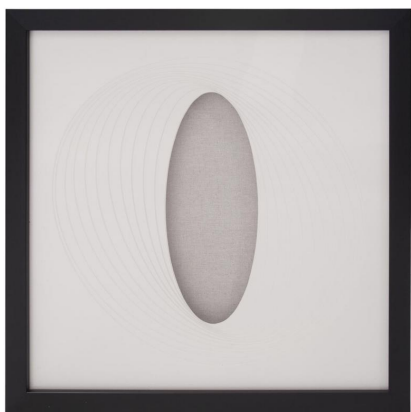

# Wall Art

MHE64113 – Dimensional Paper Oval  
Shadowbox Art

## Specifications

Height 19.3/4H

Material Wood

Width 19.3/4W

Shape Square

Weight 11

Finish Paper

Package Dimensions 23