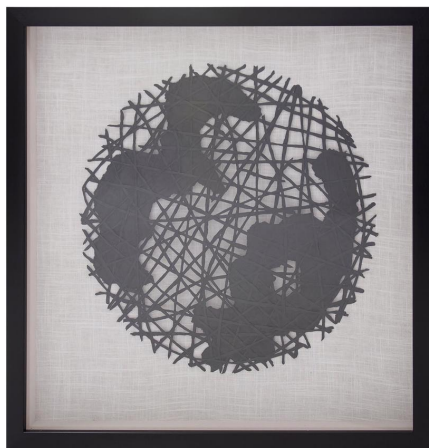

# Wall Art

MHE64121 – Globe Framed Art

## Specifications

Height 23.3/4H

Material Wood

Width 23.3/4W

Shape Square

Weight 4.22

Finish Matte

<https://www.mdcwall.com/go/sku/MHE64121>