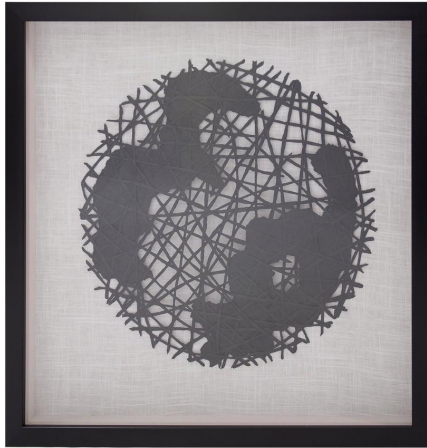

Wall Art

MHE64121 – Globe Framed Art

Specifications

Height 23.3/4H

Material Wood

Width 23.3/4W

Shape Square

Weight 4.22

Finish Matte

<https://www.mdcwall.com/go/sku/MHE64121>