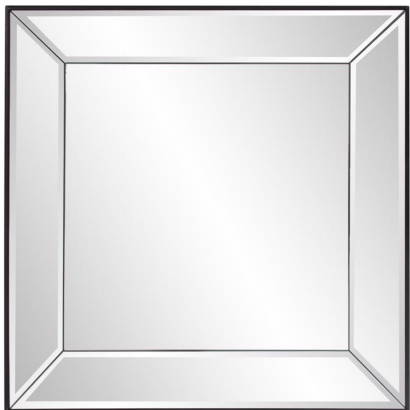

# Mirrors

## MHE65018 – Vogue Square Mirror

This striking piece features square mirrored frame that is pitched, flaring away from the wall. Each mirrored section is beveled adding to its style and beauty. It is a perfect focal point for an entryway, bathroom, bedroom or any room in your home. D-rings are affixed to the back of the mirror so it is ready to hang right out of the box! The Vogue Mirror can be hung as a square or diamond.

### Specifications

Height 30H

Material Wood / Glass

Width 30W

Shape Square

Weight 30

Finish Mirror

Package Dimensions 36 x 36 x 6