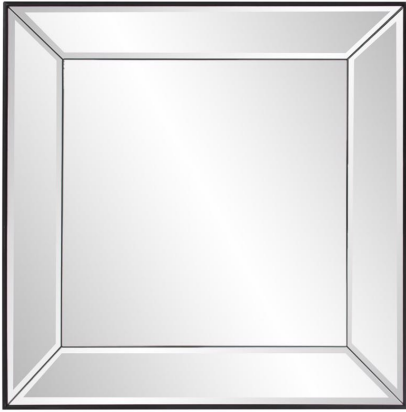

Mirrors

MHE65018 – Vogue Square Mirror

Specifications

Height 30H

Material Wood / Glass

Width 30W

Shape Square

Weight 30

Finish Mirror

Package Dimensions 36 x 36 x 6

<https://www.mdcwall.com/go/sku/MHE65018>