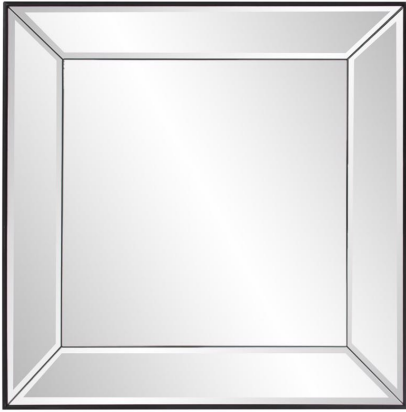

Mirrors

MHE65018 – Vogue Square Mirror

This striking piece features square mirrored frame that is pitched, flaring away from the wall. Each mirrored section is beveled adding to its style and beauty. It is a perfect focal point for an entryway, bathroom, bedroom or any room in your home. D-rings are affixed to the back of the mirror so it is ready to hang right out of the box! The Vogue Mirror can be hung as a square or diamond.

Specifications

Height 30H

Material Wood / Glass

Width 30W

Shape Square

Weight 30

Finish Mirror

Package Dimensions 36 x 36 x 6