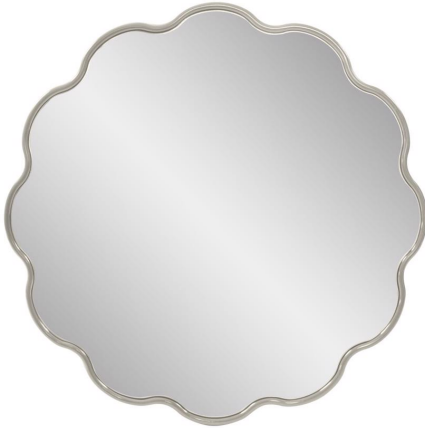

# Mirrors

MHE66061N – Kushi Round Scalloped  
Edge Mirror in Glossy Nickle

## Specifications

Height 34H

Material Polyresin

Width 34W

Shape Round

Weight 19.5

Finish Glossy

Package Dimensions 4