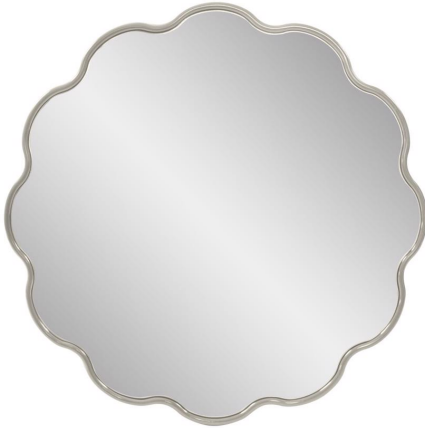

Mirrors

MHE66061N – Kushi Round Scalloped Edge Mirror in Glossy Nickle

This mirror allows you to infuse a burst of vivid color into your decor, featuring a flower-shaped frame that radiates charm and uniqueness. With our customizable program, you have the freedom to choose the color that best suits your space, and brings a bold and energetic touch to your interior. The flower frame adds a whimsical and artistic dimension to your decor, making this mirror a standout piece in any room. Whether it graces your bedroom, hallway, or living area, this mirror becomes a testament to your design sensibilities and the power of customization to transform your living space into a canvas of personal expression.

Specifications

Height 34H

Material Polyresin

Width 34W

Shape Round

Weight 19.5

Finish Glossy

Package Dimensions 4