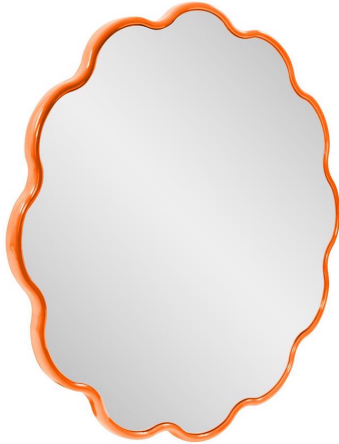

# Mirrors

MHE660610 – Kushi Round Scalloped  
Edge Mirror in Glossy Orange

## Specifications

Height 34H

Material Polyresin

Width 34W

Shape Round

Weight 19.5

Finish Glossy

Package Dimensions 4