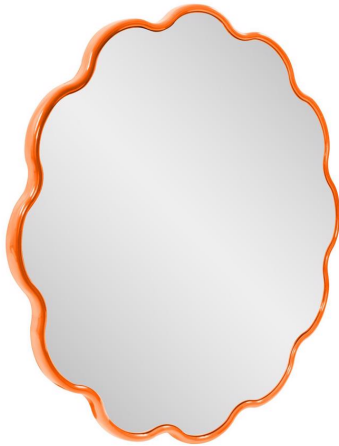

# Mirrors

## MHE660610 – Kushi Round Scalloped Edge Mirror in Glossy Orange

This mirror allows you to infuse a burst of vivid color into your decor, featuring a flower-shaped frame that radiates charm and uniqueness. With our customizable program, you have the freedom to choose the color that best suits your space, and brings a bold and energetic touch to your interior. The flower frame adds a whimsical and artistic dimension to your decor, making this mirror a standout piece in any room. Whether it graces your bedroom, hallway, or living area, this mirror becomes a testament to your design sensibilities and the power of customization to transform your living space into a canvas of personal expression.

### Specifications

Height 34H

Material Polyresin

Width 34W

Shape Round

Weight 19.5

Finish Glossy

Package Dimensions 4