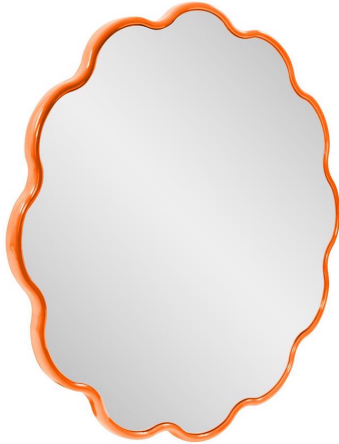

# Mirrors

## MHE660610 – Kushi Round Scalloped Edge Mirror in Glossy Orange

This mirror allows you to infuse a burst of vivid color into your decor, featuring a flower-shaped frame that radiates charm and uniqueness. With our customizable program, you have the freedom to choose the color that best suits your space, and brings a bold and energetic touch to your interior. The flower frame adds a whimsical and artistic dimension to your decor, making this mirror a standout piece in any room. Whether it graces your bedroom, hallway, or living area, this mirror becomes a testament to your design sensibilities and the power of customization to transform your living space into a canvas of personal expression.

### Specifications

Height 34H

Material Polyresin

Width 34W

Shape Round

Weight 19.5

Finish Glossy

Package Dimensions 4