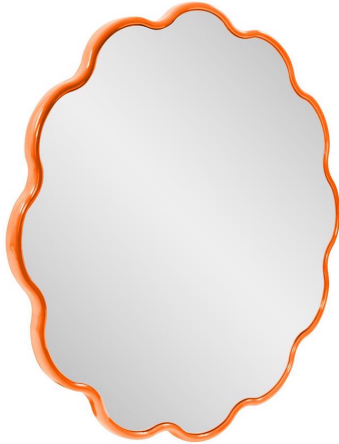

Mirrors

MHE660610 – Kushi Round Scalloped Edge Mirror in Glossy Orange

This mirror allows you to infuse a burst of vivid color into your decor, featuring a flower-shaped frame that radiates charm and uniqueness. With our customizable program, you have the freedom to choose the color that best suits your space, and brings a bold and energetic touch to your interior. The flower frame adds a whimsical and artistic dimension to your decor, making this mirror a standout piece in any room. Whether it graces your bedroom, hallway, or living area, this mirror becomes a testament to your design sensibilities and the power of customization to transform your living space into a canvas of personal expression.

Specifications

Height 34H

Material Polyresin

Width 34W

Shape Round

Weight 19.5

Finish Glossy

Package Dimensions 4