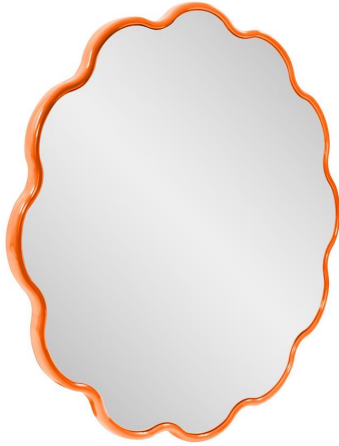

Mirrors

MHE66061O – Kushi Round Scalloped
Edge Mirror in Glossy Orange

Specifications

Height 34H

Material Polyresin

Width 34W

Shape Round

Weight 19.5

Finish Glossy

Package Dimensions 4

<https://www.mdcwall.com/go/sku/MHE66061O>