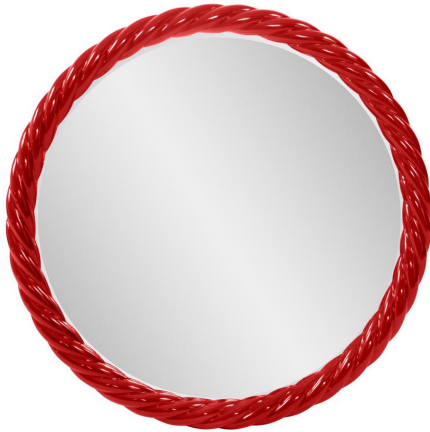

Mirrors

MHE66062R – Gita Braided Round Mirror in Glossy Red

This mirror is a testament to the art of customization, allowing you to infuse your space with a tranquil and refreshing touch of color. Its round shape adds a sense of symmetry and balance, while the laid rope detailing creates a captivating frame that exudes coastal charm. With our customizable program, you have the creative freedom to choose the perfect color to complement your decor. Whether you place it in your bathroom, entryway, or any room where a touch of elegance is desired, this mirror serves as a reminder of the beauty that comes with personalizing your living space.

Specifications

Height 30H

Material Polysin

Width 30W

Shape Round

Weight 14

Finish Glossy

Package Dimensions 4