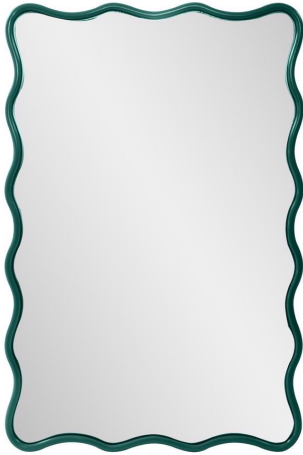

# Mirrors

MHE66065HG – Maya Rectangular Waved  
Edge Mirror in Glossy Hunte

## Specifications

Height 36H

Material Polyresin

Width 24W

Shape Rectangle

Weight 18.5

Finish Glossy

Package Dimensions 4