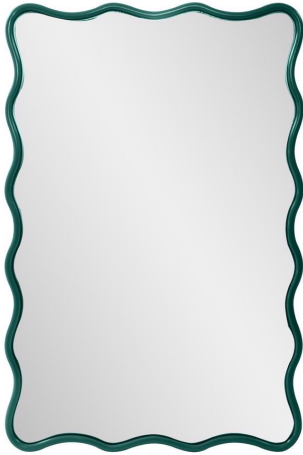

# Mirrors

## MHE66065HG – Maya Rectangular Waved Edge Mirror in Glossy Hunter Green

This mirror is the perfect embodiment of fun and creativity, allowing you to infuse your space with a burst of vibrant color that exudes energy and enthusiasm. Its scalloped frame design adds a whimsical touch to the overall aesthetic, creating a sense of movement and artistic flair. With the flexibility to be hung either vertically or horizontally, this mirror adapts to your decor needs and personal style. The electrifying pop of color is impossible to ignore. Whether it graces your bedroom, bathroom, or any room where you want to inject a sense of lively spirit. Also available in other colors through our custom color program!

### Specifications

Height 36H

Material Polyresin

Width 24W

Shape Rectangle

Weight 18.5

Finish Glossy

Package Dimensions 4