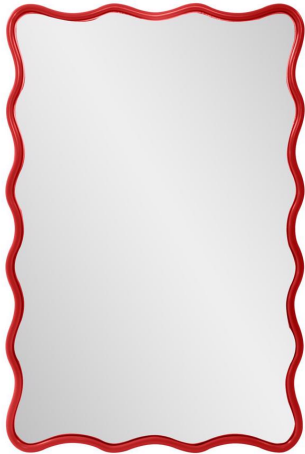

# Mirrors

MHE66065R – Maya Rectangular Waved  
Edge Mirror in Glossy Red

## Specifications

Height 36H

Material Polyresin

Width 24W

Shape Rectangle

Weight 18.5

Finish Glossy

Package Dimensions 4