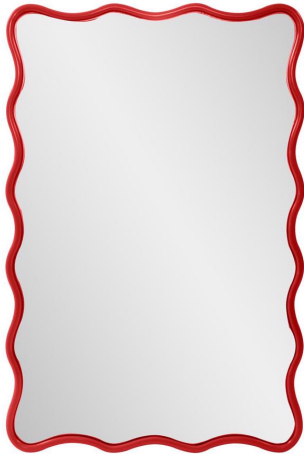

Mirrors

MHE66065R – Maya Rectangular Waved Edge Mirror in Glossy Red

This mirror is the perfect embodiment of fun and creativity, allowing you to infuse your space with a burst of vibrant color that exudes energy and enthusiasm. Its scalloped frame design adds a whimsical touch to the overall aesthetic, creating a sense of movement and artistic flair. With the flexibility to be hung either vertically or horizontally, this mirror adapts to your decor needs and personal style. The electrifying pop of color is impossible to ignore. Whether it graces your bedroom, bathroom, or any room where you want to inject a sense of lively spirit. Also available in other colors through our custom color program!

Specifications

Height 36H

Material Polyresin

Width 24W

Shape Rectangle

Weight 18.5

Finish Glossy

Package Dimensions 4