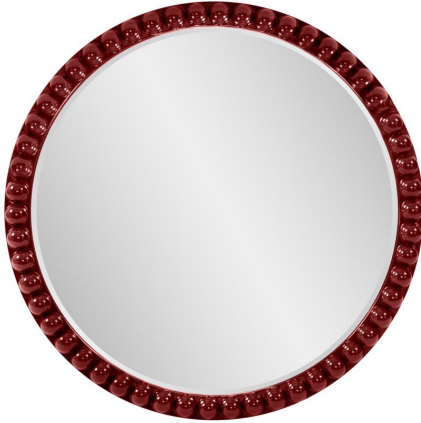

Mirrors

MHE66067BU – Varsha Round Oversized Beaded Mirror in Glossy Bur

Unleash your creativity and bring a touch of timeless sophistication to your decor with our customizable mirrors. This mirror is a canvas for personalization, allowing you to infuse your space with a sense of classic elegance in a modern hue. The round shape adds a sense of symmetry and balance, while the beaded frame detailing offers a touch of opulence and charm. With our customizable program, you have the creative freedom to choose the perfect color to complement your decor. Whether you place it in your living room, bedroom, or any room where a dash of timeless style is desired, this mirror serves as a reflection of your individual style and the power of customization to turn your decor dreams into reality.

Specifications

Height 30H

Material Polyresin

Width 30W

Shape Round

Weight 14

Finish Glossy

Package Dimensions 4