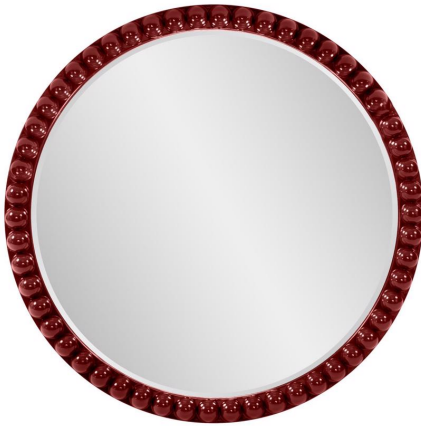

Mirrors

MHE66067BU – Varsha Round Oversized Beaded Mirror in Glossy Bur

Unleash your creativity and bring a touch of timeless sophistication to your decor with our customizable mirrors. This mirror is a canvas for personalization, allowing you to infuse your space with a sense of classic elegance in a modern hue. The round shape adds a sense of symmetry and balance, while the beaded frame detailing offers a touch of opulence and charm. With our customizable program, you have the creative freedom to choose the perfect color to complement your decor. Whether you place it in your living room, bedroom, or any room where a dash of timeless style is desired, this mirror serves as a reflection of your individual style and the power of customization to turn your decor dreams into reality.

Specifications

Height 30H

Material Polyresin

Width 30W

Shape Round

Weight 14

Finish Glossy

Package Dimensions 4