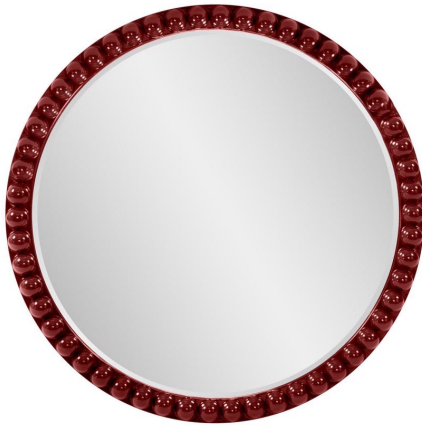

Mirrors

MHE66067BU – Varsha Round Oversized Beaded Mirror in Glossy Bur

Unleash your creativity and bring a touch of timeless sophistication to your decor with our customizable mirrors. This mirror is a canvas for personalization, allowing you to infuse your space with a sense of classic elegance in a modern hue. The round shape adds a sense of symmetry and balance, while the beaded frame detailing offers a touch of opulence and charm. With our customizable program, you have the creative freedom to choose the perfect color to complement your decor. Whether you place it in your living room, bedroom, or any room where a dash of timeless style is desired, this mirror serves as a reflection of your individual style and the power of customization to turn your decor dreams into reality.

Specifications

Height 30H

Material Polyresin

Width 30W

Shape Round

Weight 14

Finish Glossy

Package Dimensions 4