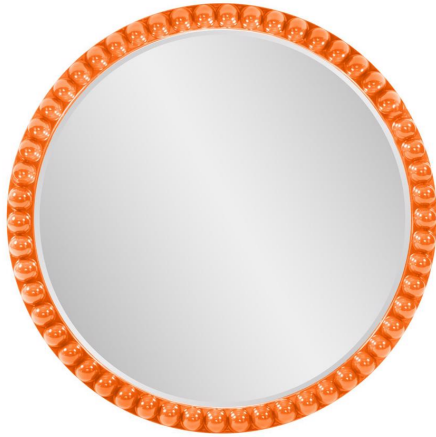

# Mirrors

## MHE660670 – Varsha Round Oversized Beaded Mirror in Glossy Ora

Unleash your creativity and bring a touch of timeless sophistication to your decor with our customizable mirrors. This mirror is a canvas for personalization, allowing you to infuse your space with a sense of classic elegance in a modern hue. The round shape adds a sense of symmetry and balance, while the beaded frame detailing offers a touch of opulence and charm. With our customizable program, you have the creative freedom to choose the perfect color to complement your decor. Whether you place it in your living room, bedroom, or any room where a dash of timeless style is desired, this mirror serves as a reflection of your individual style and the power of customization to turn your decor dreams into reality.

### Specifications

Height 30H

Material Polyresin

Width 30W

Shape Round

Weight 14

Finish Glossy

Package Dimensions 4