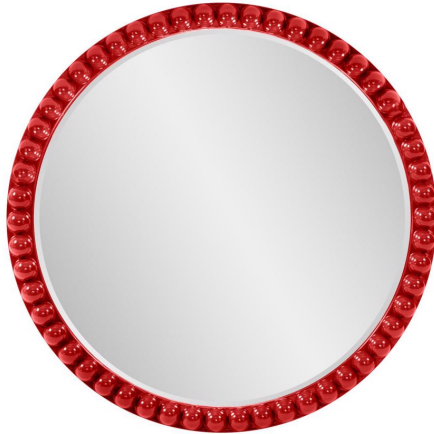

# Mirrors

## MHE66067R – Varsha Round Oversized Beaded Mirror in Glossy Red

Unleash your creativity and bring a touch of timeless sophistication to your decor with our customizable mirrors. This mirror is a canvas for personalization, allowing you to infuse your space with a sense of classic elegance in a modern hue. The round shape adds a sense of symmetry and balance, while the beaded frame detailing offers a touch of opulence and charm. With our customizable program, you have the creative freedom to choose the perfect color to complement your decor. Whether you place it in your living room, bedroom, or any room where a dash of timeless style is desired, this mirror serves as a reflection of your individual style and the power of customization to turn your decor dreams into reality.

### Specifications

Height 30H

Material Polyresin

Width 30W

Shape Round

Weight 14

Finish Glossy

Package Dimensions 4