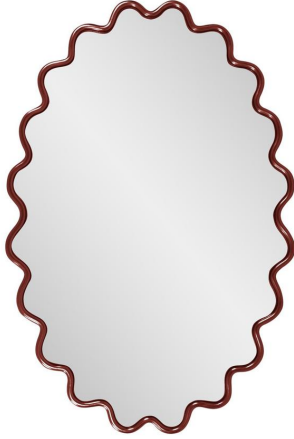

# Mirrors

## MHE66068BU – Cloud Mirror Burgundy

The Cloud Mirror features a wavy frame that is meticulously hand-painted in the USA. This mirror is designed to complement and enhance the aesthetic of any modern decor. Its versatile design allows it to be hung both horizontally and vertically, offering flexibility. It also comes equipped with sturdy D-rings on the back, ensuring easy and secure installation. This chic mirror effortlessly fits into contemporary living spaces.

### Specifications

Material Polyurethane

Height 36H

Width 24W

Shape Oval

Type product

Finish Hand Finished

Overall Dimensions 36H x 24W x 1D