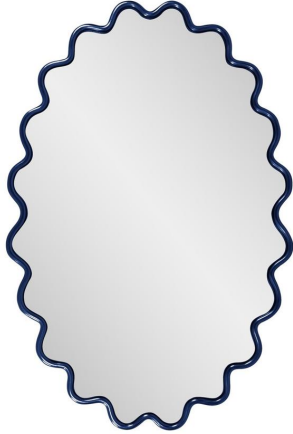

# Mirrors

## MHE66068NA – Cloud Mirror Navy

The Cloud Mirror features a wavy frame that is meticulously hand-painted in the USA. This mirror is designed to complement and enhance the aesthetic of any modern decor. Its versatile design allows it to be hung both horizontally and vertically, offering flexibility. It also comes equipped with sturdy D-rings on the back, ensuring easy and secure installation. This chic mirror effortlessly fits into contemporary living spaces.

### Specifications

Material Polyurethane

Height 36H

Width 24W

Shape Oval

Type product

Finish Hand Finished

Overall Dimensions 36H x 24W x 1D