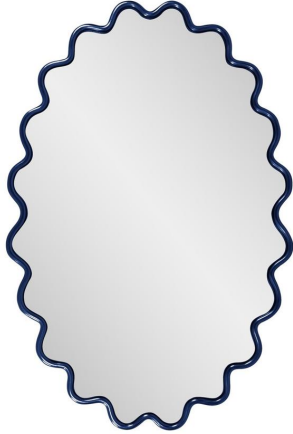

Mirrors

MHE66068NA – Cloud Mirror Navy

The Cloud Mirror features a wavy frame that is meticulously hand-painted in the USA. This mirror is designed to complement and enhance the aesthetic of any modern decor. Its versatile design allows it to be hung both horizontally and vertically, offering flexibility. It also comes equipped with sturdy D-rings on the back, ensuring easy and secure installation. This chic mirror effortlessly fits into contemporary living spaces.

Specifications

Material Polyurethane

Height 36H

Width 24W

Shape Oval

Type product

Finish Hand Finished

Overall Dimensions 36H x 24W x 1D