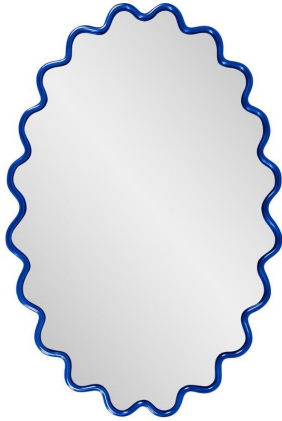

# Mirrors

## MHE66068RB – Cloud Mirror Royal Blue

The Cloud Mirror features a wavy frame that is meticulously hand-painted in the USA. This mirror is designed to complement and enhance the aesthetic of any modern decor. Its versatile design allows it to be hung both horizontally and vertically, offering flexibility. It also comes equipped with sturdy D-rings on the back, ensuring easy and secure installation. This chic mirror effortlessly fits into contemporary living spaces.

### Specifications

Material Polyurethane

Height 36H

Width 24W

Shape Oval

Type product

Finish Hand Finished

Overall Dimensions 36H x 24W x 1D