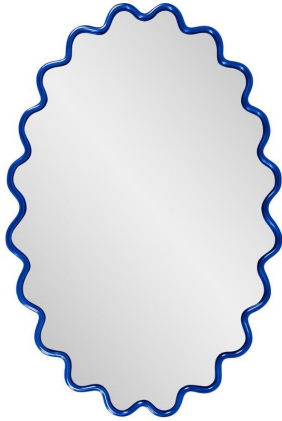

Mirrors

MHE66068RB – Cloud Mirror Royal Blue

The Cloud Mirror features a wavy frame that is meticulously hand-painted in the USA. This mirror is designed to complement and enhance the aesthetic of any modern decor. Its versatile design allows it to be hung both horizontally and vertically, offering flexibility. It also comes equipped with sturdy D-rings on the back, ensuring easy and secure installation. This chic mirror effortlessly fits into contemporary living spaces.

Specifications

Material Polyurethane

Height 36H

Width 24W

Shape Oval

Type product

Finish Hand Finished

Overall Dimensions 36H x 24W x 1D