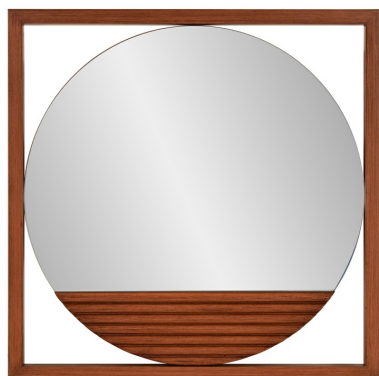

Mirrors

MHE66095 – Dirken Wooden Framed Mirror

The Dirken Wooden Framed Mirror is a striking blend of modern geometry and warm, organic texture. Set within a square wooden frame, a perfectly round mirror appears to float, accented by a grooved wood inlay along the bottom half. This clever design creates a bold focal point with depth and contrast.

Specifications

<https://www.mdcwall.com/go/sku/MHE66095>

Material Wood

Height 20

Width 20

Shape Square

Type product

Overall Dimensions 20 x 20 x 1