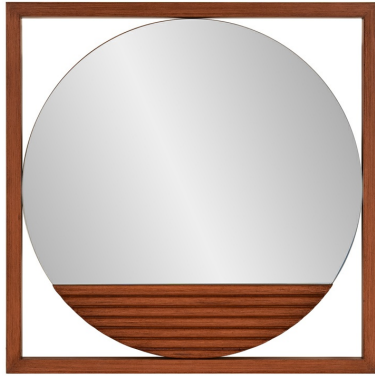

Mirrors

MHE66095 – Dirken Wooden Framed Mirror

The Dirken Wooden Framed Mirror is a striking blend of modern geometry and warm, organic texture. Set within a square wooden frame, a perfectly round mirror appears to float, accented by a grooved wood inlay along the bottom half. This clever design creates a bold focal point with depth and contrast.

Specifications

<https://www.mdcwall.com/go/sku/MHE66095>

Material Wood

Height 20

Width 20

Shape Square

Type product

Overall Dimensions 20 x 20 x 1