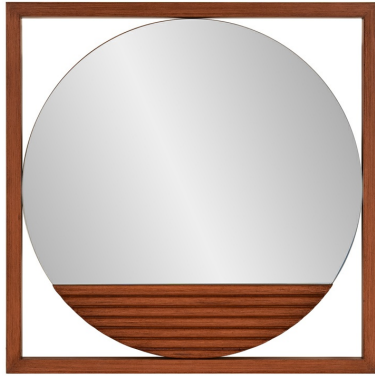

# Mirrors

## MHE66095 – Dirken Wooden Framed Mirror

The Dirken Wooden Framed Mirror is a striking blend of modern geometry and warm, organic texture. Set within a square wooden frame, a perfectly round mirror appears to float, accented by a grooved wood inlay along the bottom half. This clever design creates a bold focal point with depth and contrast.

### Specifications

<https://www.mdcwall.com/go/sku/MHE66095>

Material Wood

Height 20

Width 20

Shape Square

Type product

Overall Dimensions 20 x 20 x 1