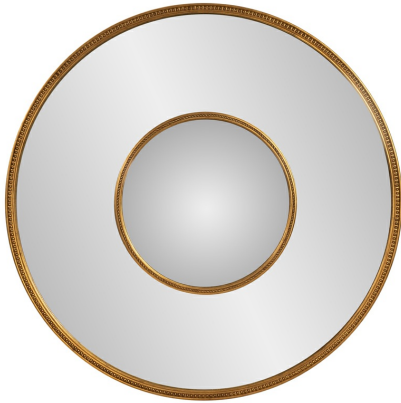

# Mirrors

## MHE66098 – Aspbury Double Framed Round Mirror

This striking piece features a dual-layered mirror design, each surrounded by a delicate antique gold beaded frame. The inner convex mirror adds a subtle artistic twist, creating dimension and visual intrigue. Perfect for traditional spaces!

### Specifications

<https://www.mdcwall.com/go/sku/MHE66098>

Material Wood

Height 54

Width 54

Shape Round

Weight 61

Type product

Overall Dimensions 54 x 54 x 3.5

Package Dimensions 60"L x 60"W x 5"H

Country of Origin China