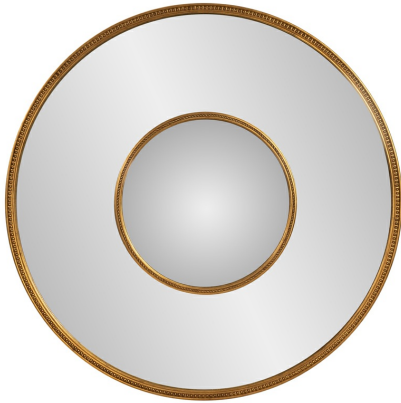

Mirrors

MHE66098 – Aspbury Double Framed Round Mirror

This striking piece features a dual-layered mirror design, each surrounded by a delicate antique gold beaded frame. The inner convex mirror adds a subtle artistic twist, creating dimension and visual intrigue. Perfect for traditional spaces!

Specifications

<https://www.mdcwall.com/go/sku/MHE66098>

Material Wood

Height 54

Width 54

Shape Round

Weight 61

Type product

Overall Dimensions 54 x 54 x 3.5

Package Dimensions 60"L x 60"W x 5"H

Country of Origin China