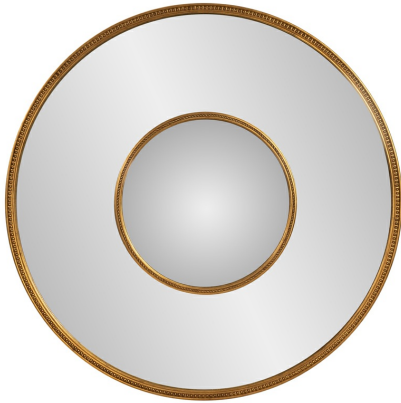

Mirrors

MHE66098 – Aspbury Double Framed Round Mirror

This striking piece features a dual-layered mirror design, each surrounded by a delicate antique gold beaded frame. The inner convex mirror adds a subtle artistic twist, creating dimension and visual intrigue. Perfect for traditional spaces!

Specifications

Material Wood

Height 54

Width 54

Shape Round

Weight 61

Type product

Overall Dimensions 54 x 54 x 3.5

Package Dimensions 60"L x 60"W x 5"H

Country of Origin China

<https://www.mdcwall.com/go/sku/MHE66098>