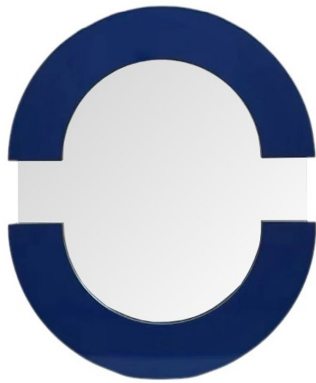

# Mirrors

MHE66124 – Orbit Mirror Oval Navy

Featuring a circular silhouette framed by a thick, softly textured border, the mirror is intersected by sleek horizontal elements that create a striking layered effect.

## Specifications

Material MDF; Glass

Height 24H

Width 20W

Shape Oval

Weight 11

Type product

Finish Glossy

Overall Dimensions 24H X 20W X 1D

Package Dimensions 26"L x 26"W x 4"H

Country of Origin China

<https://www.mdcwall.com/go/sku/MHE66124>