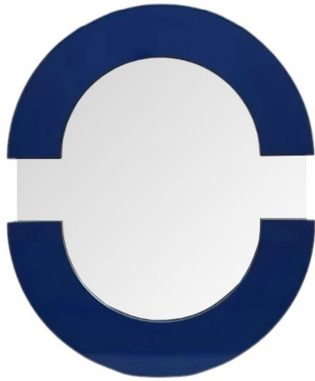

Mirrors

MHE66124 – Orbit Mirror Oval Navy

Featuring a circular silhouette framed by a thick, softly textured border, the mirror is intersected by sleek horizontal elements that create a striking layered effect.

Specifications

Material MDF; Glass

Height 24H

Width 20W

Shape Oval

Weight 11

Type product

Finish Glossy

Overall Dimensions 24H X 20W X 1D

Package Dimensions 26"L x 26"W x 4"H

Country of Origin China

<https://www.mdcwall.com/go/sku/MHE66124>