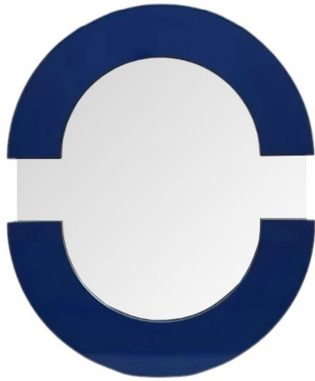

# Mirrors

MHE66124 – Orbit Mirror Oval Navy

Featuring a circular silhouette framed by a thick, softly textured border, the mirror is intersected by sleek horizontal elements that create a striking layered effect.

## Specifications

Material MDF; Glass

Height 24H

Width 20W

Shape Oval

Weight 11

Type product

Finish Glossy

Overall Dimensions 24H X 20W X 1D

Package Dimensions 26"L x 26"W x 4"H

Country of Origin China

<https://www.mdcwall.com/go/sku/MHE66124>