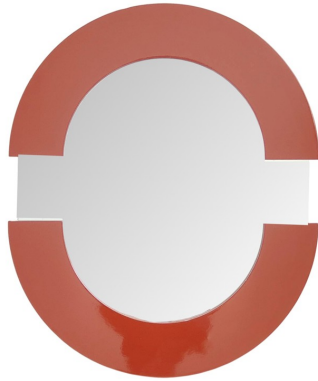

Mirrors

MHE66125 – Orbit Mirror Oval Rust

Featuring a circular silhouette framed by a thick, softly textured border, the mirror is intersected by sleek horizontal elements that create a striking layered effect.

Specifications

Material MDF; Glass

Height 24H

Width 20W

Shape Oval

Weight 11

Type product

Finish Glossy

Overall Dimensions 24H X 20W X 1D

Package Dimensions 26"L x 26"W x 4"H

Country of Origin China

<https://www.mdcwall.com/go/sku/MHE66125>