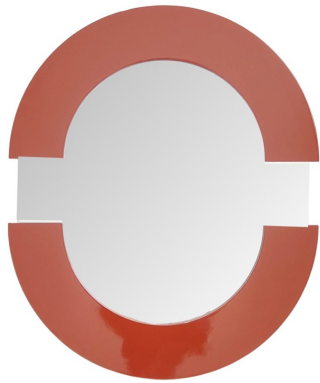

# Mirrors

## MHE66125 – Orbit Mirror Oval Rust

Featuring a circular silhouette framed by a thick, softly textured border, the mirror is intersected by sleek horizontal elements that create a striking layered effect.

### Specifications

Material MDF; Glass

Height 24H

Width 20W

Shape Oval

Weight 11

Type product

Finish Glossy