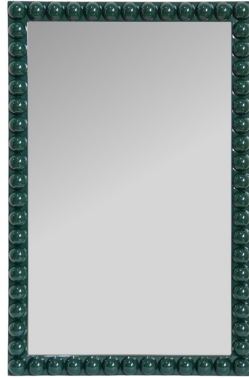

Mirrors

MHE66130HG – Varsha Rectangle Glossy Hunter Green Mirror

Unleash your creativity and bring a touch of timeless sophistication to your decor with our customizable mirrors. This mirror is a canvas for personalization, allowing you to infuse your space with a sense of classic elegance in a modern hue. The rectangular shape adds a sense of symmetry and balance, while the beaded frame detailing offers a touch of opulence and charm. With our customizable program, you have the creative freedom to choose the perfect color to complement your decor. Whether you place it in your living room, bedroom, or any room where a dash of timeless style is desired, this mirror serves as a reflection of your individual style and the power of customization to turn your decor dreams into reality.

Specifications

Material Polyurethane

Height 36.5H

Width 23.5W

Shape Rectangle

Weight 16

Type product

Overall Dimensions 36.5H x 23.5W x 1.5D

Package Dimensions 42"L x 5"W x 30"H

Country of Origin China

<https://www.mdcwall.com/go/sku/MHE66130HG>