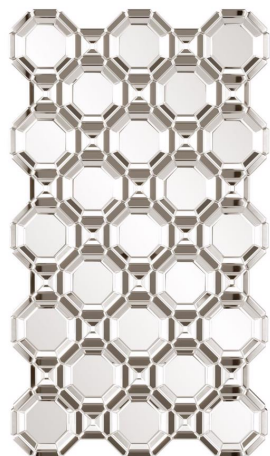

# Mirrors

MHE67009 – Crawford Mirror

## Specifications

Height 75H

Material Glass

Width 43W

Shape Rectangle

Weight 120

Finish Mirror

Package Dimensions 80 x 49 x 6

<https://www.mdcwall.com/go/sku/MHE67009>