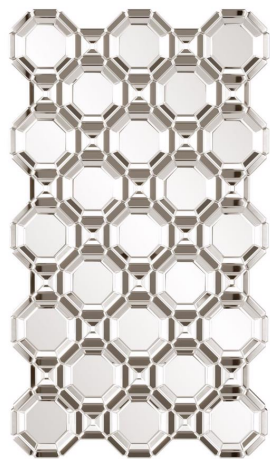

# Mirrors

MHE67009 – Crawford Mirror

## Specifications

Height 75H

Material Glass

Width 43W

Shape Rectangle

Weight 120

Finish Mirror

Package Dimensions 80 x 49 x 6

<https://www.mdcwall.com/go/sku/MHE67009>