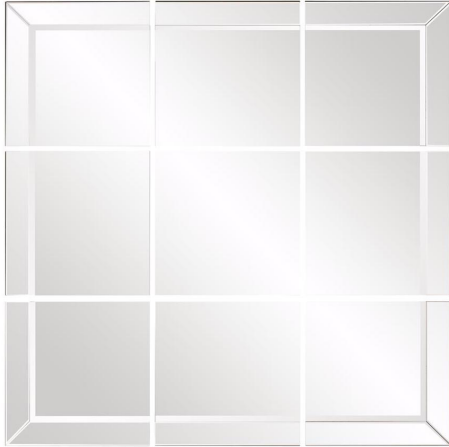

Mirrors

MHE68075 – Grid Mirror

Our Grid Mirror is a unique piece. It is a set of 9 mirrors that fit together to make 1 large mirror. The outer pieces have a pitched, mirrored frame. You be the designer. Space the pieces as close or as far as you like. You can even get funky and separate the pieces to make different arrangements! The Grid Mirror is a perfect accent piece for an entryway, bathroom, bedroom or any room in your home. D-rings are affixed to the back of the mirrors so they are ready to hang right out of the box! The mirrored glass on the outer mirrors are beveled adding to its beauty and style.

Specifications

Height 19.3/4H

Material Wood

Width 19.3/4W

Shape Square

Weight 142

Finish Mirror

Package Dimensions 39 x 24 x 24