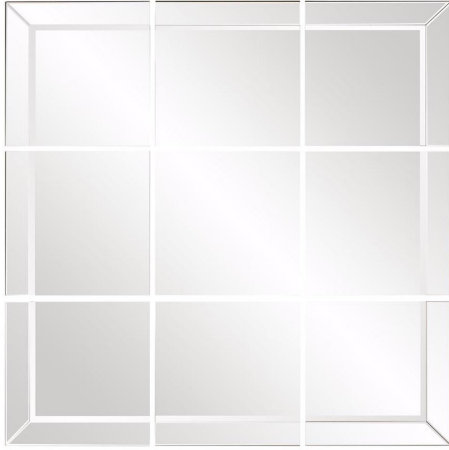

# Mirrors

## MHE68075 – Grid Mirror

Our Grid Mirror is a unique piece. It is a set of 9 mirrors that fit together to make 1 large mirror. The outer pieces have a pitched, mirrored frame. You be the designer. Space the pieces as close or as far as you like. You can even get funky and separate the pieces to make different arrangements! The Grid Mirror is a perfect accent piece for an entryway, bathroom, bedroom or any room in your home. D-rings are affixed to the back of the mirrors so they are ready to hang right out of the box! The mirrored glass on the outer mirrors are beveled adding to its beauty and style.

### Specifications

Height 19.3/4H

Material Wood

Width 19.3/4W

Shape Square

Weight 142

Finish Mirror

Package Dimensions 39 x 24 x 24