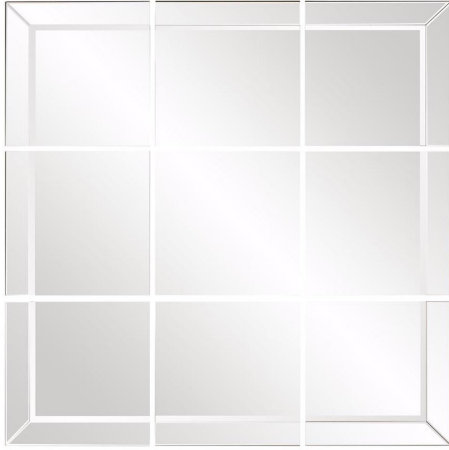

Mirrors

MHE68075 – Grid Mirror

Our Grid Mirror is a unique piece. It is a set of 9 mirrors that fit together to make 1 large mirror. The outer pieces have a pitched, mirrored frame. You be the designer. Space the pieces as close or as far as you like. You can even get funky and separate the pieces to make different arrangements! The Grid Mirror is a perfect accent piece for an entryway, bathroom, bedroom or any room in your home. D-rings are affixed to the back of the mirrors so they are ready to hang right out of the box! The mirrored glass on the outer mirrors are beveled adding to its beauty and style.

Specifications

Height 19.3/4H

Material Wood

Width 19.3/4W

Shape Square

Weight 142

Finish Mirror

Package Dimensions 39 x 24 x 24